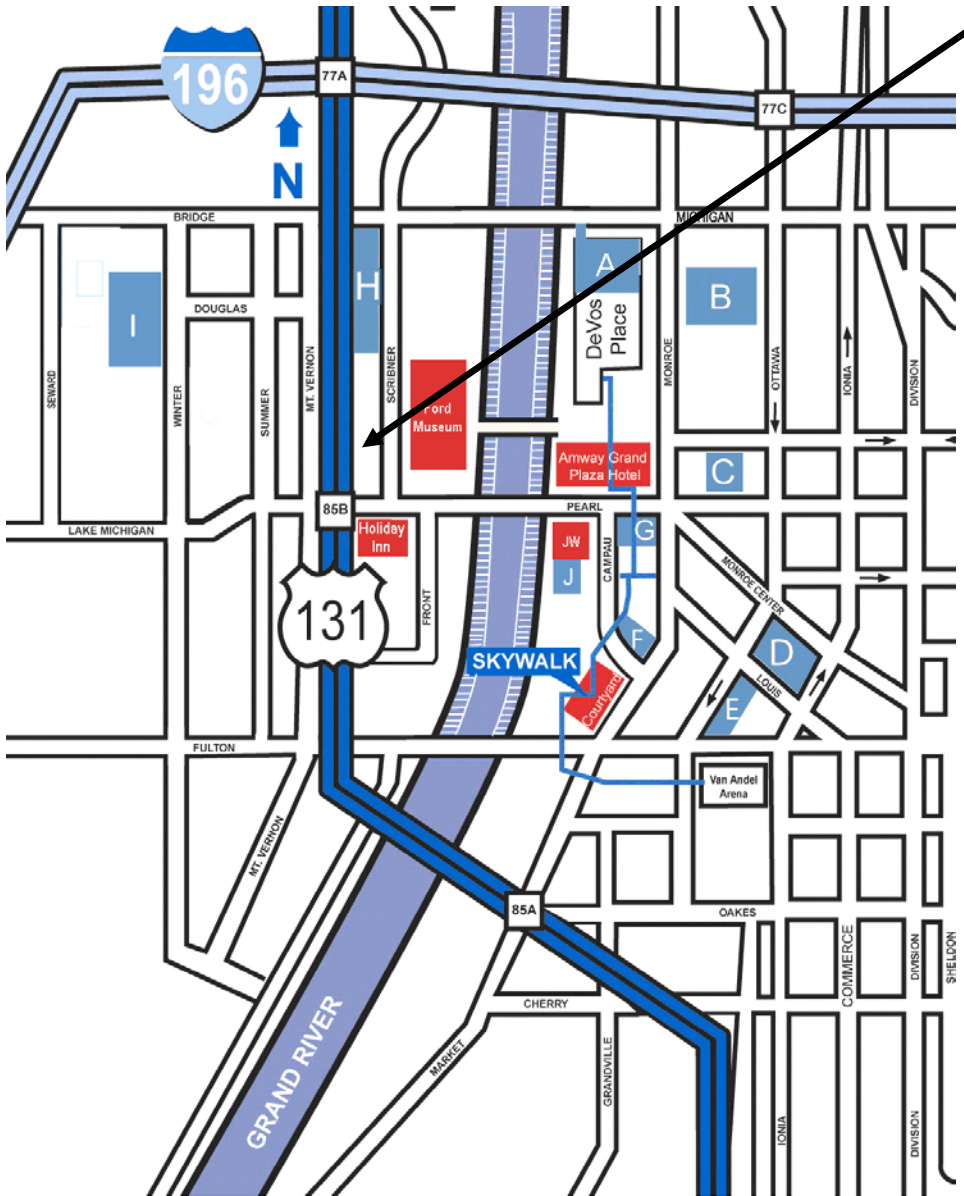

Downtown Grand Rapids Parking

Bus Parking

Downtown Venues

DeVos Place Convention Center
303 Monroe Ave NW

Van Andel Arena
130 W Fulton St

Downtown Hotels

Amway Grand Plaza Hotel
187 Monroe Ave NW

Courtyard by Marriott Downtown
11 Monroe Ave NW

Holiday Inn Downtown
310 Pearl St NW

JW Marriott
235 Louis St NW

Downtown Parking Facilities

- A. DeVos Place Ramp
- B. Government Center Ramp
- C. Ellis Midtown Ramp
- D. Monroe Center Ramp*
- E. Ottawa Fulton Ramp
- F. Louis Campau Ramp
- G. Amway Grand Plaza Ramp
- H. Scribner Lot
- I. Area 8
- J. JW Marriott Ramp

* Sixty minutes free parking
if you enter before 6:00pm

Prices

- A. \$1.00/half hour - \$12.00 max
\$8.00 evening rate after 5 pm
- B. \$1.00/half hour - \$10.00 max
\$7.00 evening rate after 5 pm
- C. \$2.00/half hour - \$14.75 max,
\$9 evening rate after 5pm
- D. \$1.00/half hour - \$14.00 max
\$7.00 evening event rate
- E. \$1.00/half hour - \$9.00 max
\$7.00 evening rate after 5 pm
- F. \$1.00/half hour - \$9.00 max
\$7.00 evening rate after 5 pm
- G. \$3.70/hour - \$14.00 max 6:00am-5:30pm
\$10.00 max 5:30-2:00pm; \$20 overnight
- H. \$3.00 coin or cash - \$5.00 event rate
- I. \$2.00 coin or cash - \$5.00 event rate
- J. \$3.70/hr. \$14/day \$20 max
(Rates effective as of July 2011)