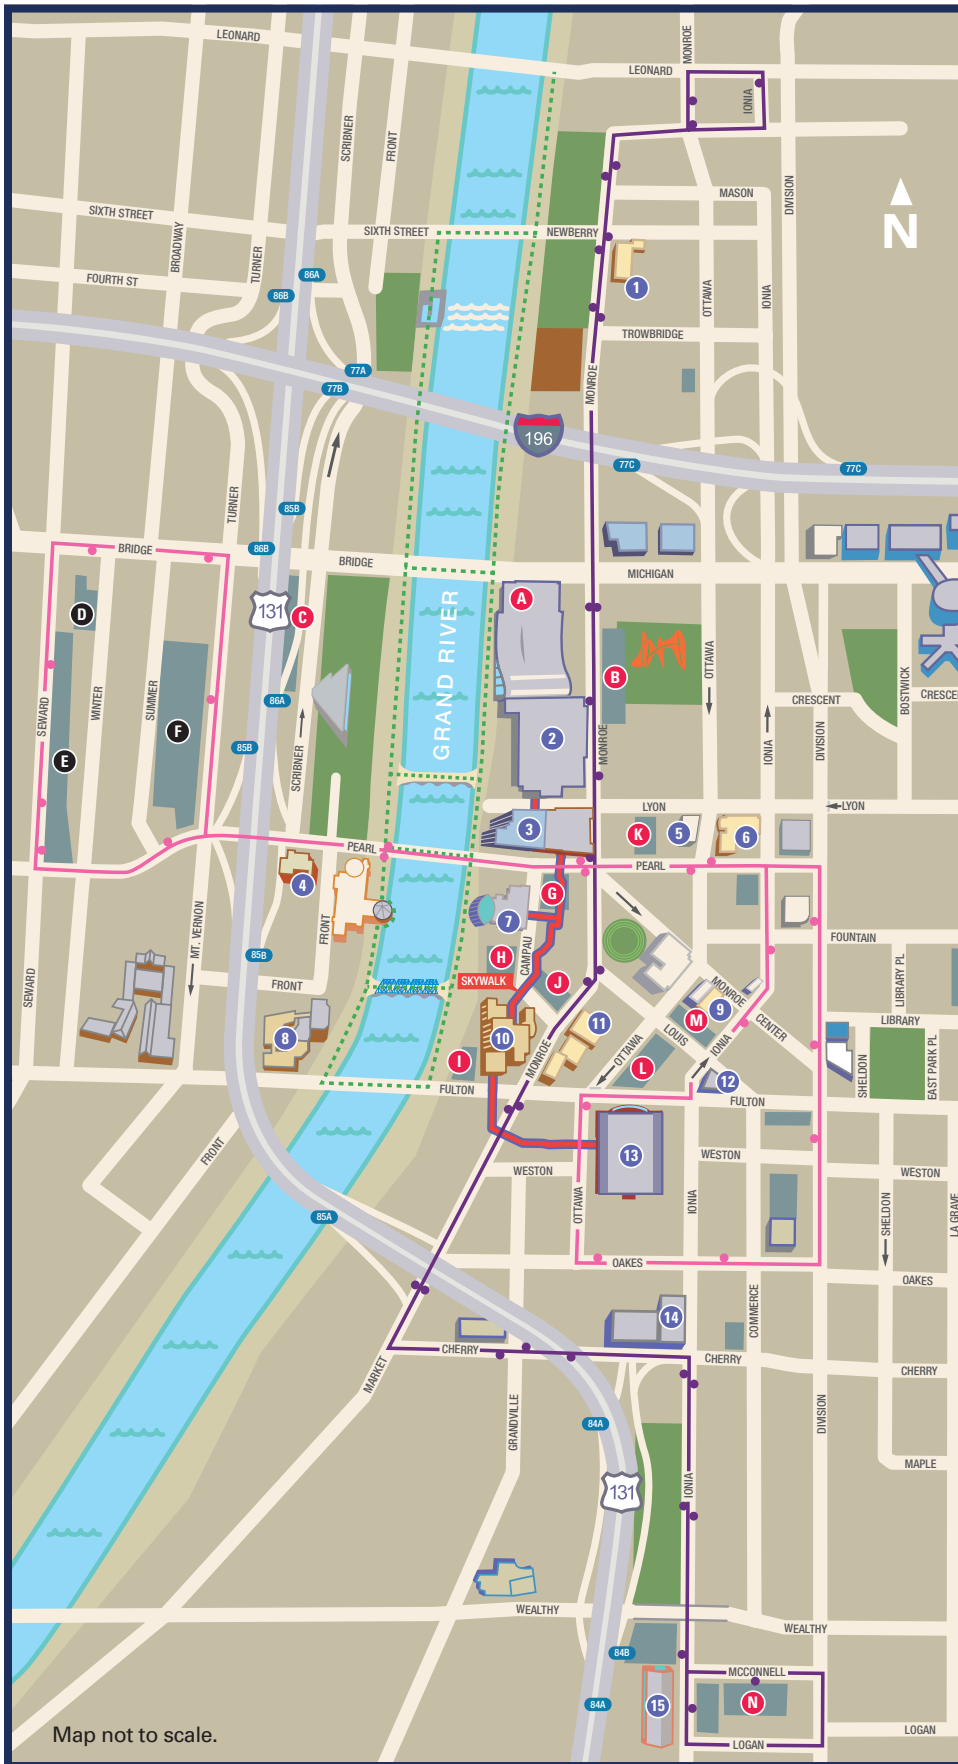

DOWNTOWN GRAND RAPIDS PARKING

Downtown Hotels & Venues

- 1 Embassy Suites by Hilton, 710 Monroe Ave NW
- 2 DeVos Place Convention Center, 303 Monroe Ave NW
- 3 Amway Grand Plaza, Curio Collection by Hilton, 187 Monroe Ave NW
- 4 Holiday Inn Downtown, 310 Pearl St NW
- 5 Homewood Suites by Hilton, 161 Ottawa Ave NW
- 6 Hyatt Place, 140 Ottawa Ave NW
- 7 JW Marriott Grand Rapids, 235 Louis St NW
- 8 Eberhard Center, 301 W Fulton St
- 9 CityFlats Hotel, 83 Monroe Center NW
- 10 Downtown Courtyard by Marriott, 11 Monroe Ave NW
- 11 AC Hotel by Marriott, 50 Monroe Ave NW
- 12 Residence Inn by Marriott Grand Rapids Downtown, 40 Louis St NW
- 13 Van Andel Arena, 130 W Fulton St
- 14 Canopy by Hilton Grand Rapids Downtown, 131 Ionia Ave SW
- 15 Downtown Market, 435 Ionia Ave SW